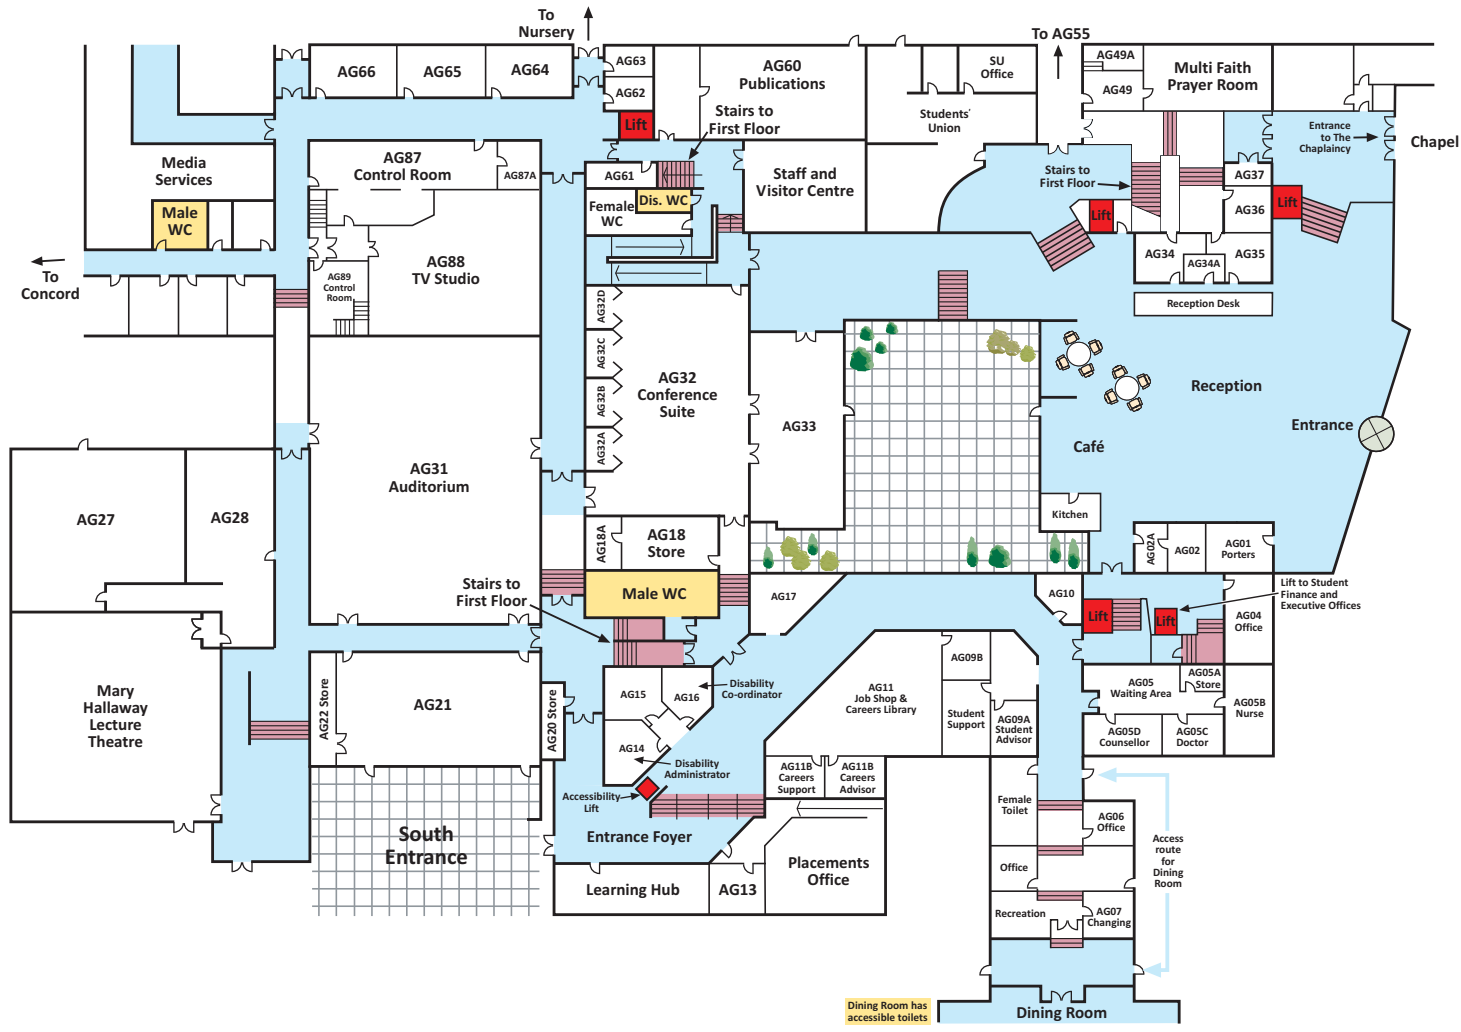

Internal Map

This map is for the main building at Leeds Trinity University. If you need more detailed information or directions for the other buildings on Leeds Trinity University's campus, please just contact a member of our Reception team who will be very happy to help.

Key

- Accessible Route
- Stairs
- Lifts
- Accessible Toilets

Dining Room has accessible toilets